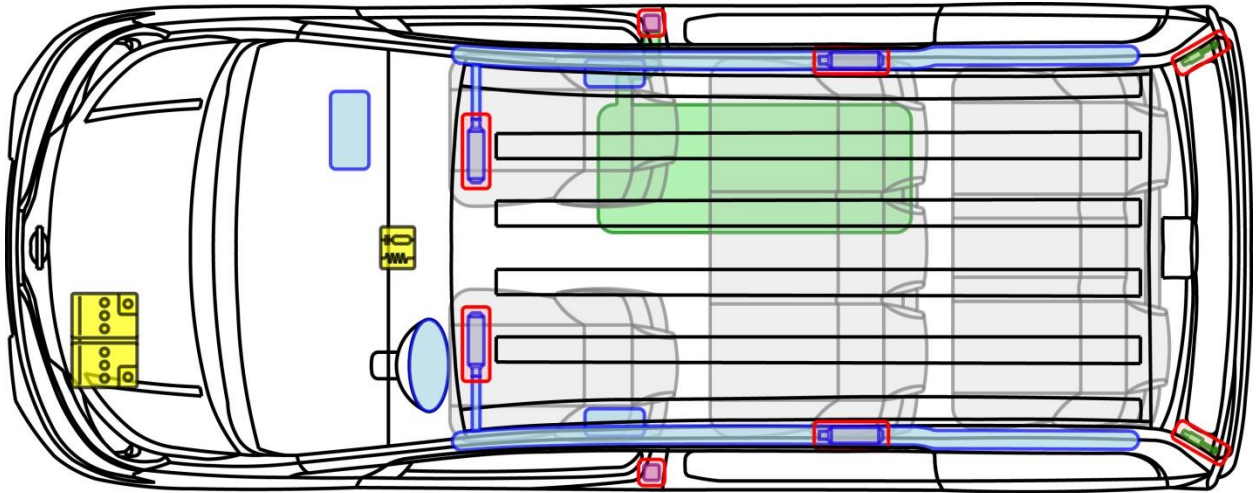

EVALIA

Type: M20M, 2011-

EVALIA

Legend

	Airbag		Stored gas inflator		Seat belt pretensioner		SRS control unit		Pedestrian protection active system
	Automatic rollover protection system		Gas strut / Preloaded spring		High strength zone		Zone requiring special attention		
	Battery low voltage		Ultra-capacitor, low voltage		Fuel tank		Gas tank		Safety valve
	Battery pack, high voltage		High voltage power cable / component		High voltage device that disconnects High voltage		Fuse box disabling high voltage		High voltage ultra-capacitor,
	Fuel tank content Gasoline / Ethanol								