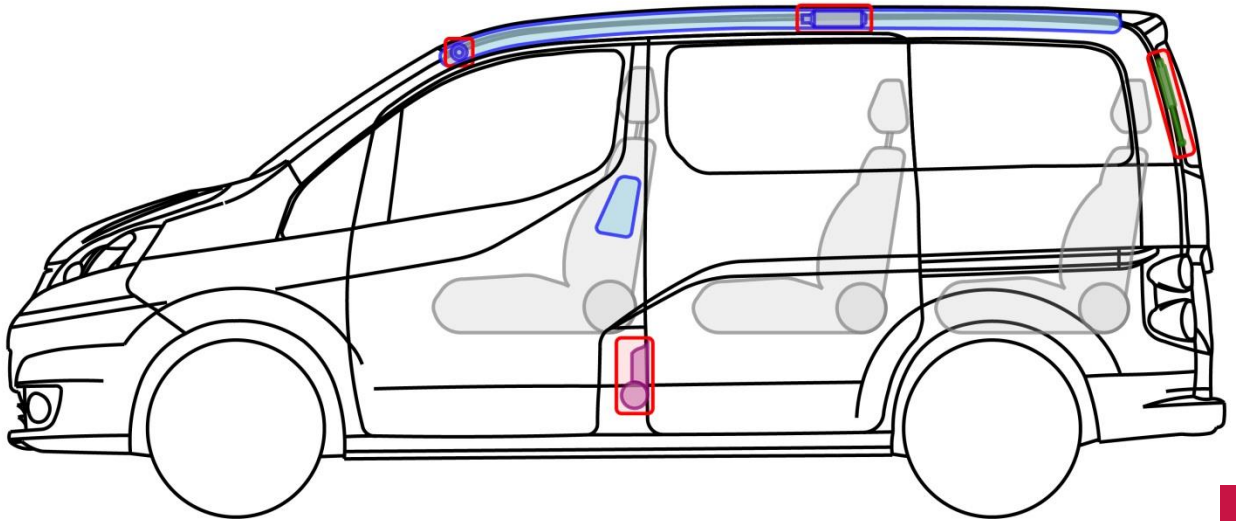

EVALIA

Type: M20M, 2011-

EVALIA

Legend

	Airbag		Stored gas inflator		Seat belt pretensioner		SRS control unit		Pedestrian protection active system
	Automatic rollover protection system		Gas strut / Preloaded spring		High strength zone		Zone requiring special attention		
	Battery low voltage		Ultra-capacitor, low voltage		Fuel tank		Gas tank		Safety valve
	Battery pack, high voltage		High voltage power cable / component		High voltage device that disconnects High voltage		Fuse box disabling high voltage		High voltage ultra-capacitor,
	Fuel tank content Gasoline / Ethanol								